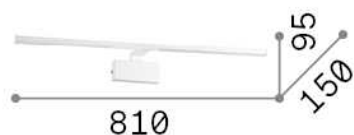

Source info

Integrated source	Integrated LED module
Replaceable source	No
Power	LED 18 W
Emission	Direct
Max consumption	max 18 W
Features LED	LED SMD
CCT LED	3000 K
Duration LED (t. 25°C)	30000 h
CRI	> 80
SDCM	3
Light beam	110°
Light beam flux	2250 lm
Useful light flux	1250 lm
Standby power	< 0.50 W